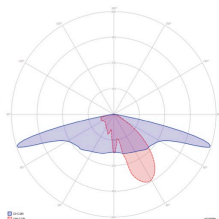

Philips Xitanium Light Prog

119-123,3 lm/w

3760lm - 7170lm

Luxway L

Luxway DL 30W

Luxway DL 40W

Luxway DL 60W

LED	24 LED	24 LED	24 LED
LUMENS (3000K)	3760	493	7170
LUMENS/W (3000K)	125,3	123,3	119,5