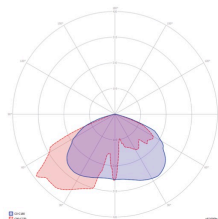

Luxway L

Luxway DL 30W

Luxway DL 40W

Luxway DL 60W

LED	24 LED	24 LED	24 LED
LUMENS (3000K)	3760	493	7170
LUMENS/W (3000K)	125,3	123,3	119,5

T4A