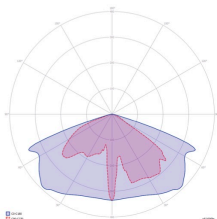

Luxway L

Luxway DL 30W

Luxway DL 40W

Luxway DL 60W

LED	24 LED	24 LED	24 LED
LUMENS (3000K)	3760	493	7170
LUMENS/W (3000K)	125,3	123,3	119,5

T3A