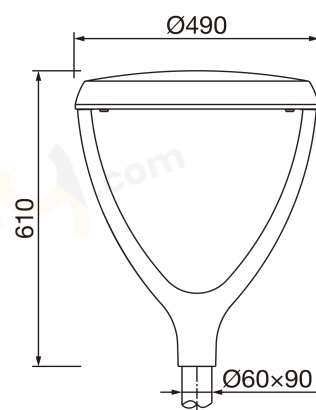

Philips Xitanium Light Prog

119-123,3 lm/w

3760lm - 7170lm

Luxway L

Luxway DL 30W

Luxway DL 40W

Luxway DL 60W

LED	24 LED	24 LED	24 LED
LUMENS (3000K)	3760	493	7170
LUMENS/W (3000K)	125,3	123,3	119,5