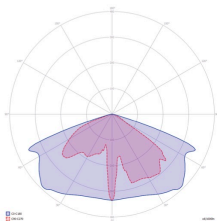

# Luxway L

Luxway L 30W

Luxway L 40W

Luxway L 60W

LED	24 LED	24 LED	24 LED
LUMENS (3000K)	3760	493	7170
LUMENS/W (3000K)	125,3	123,3	119,5

T2A

T3A

T4A