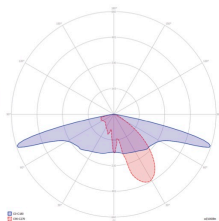

# Luxway L

Luxway L 30W

Luxway L 40W

Luxway L 60W

LED	24 LED	24 LED	24 LED
LUMENS (3000K)	3760	493	7170
LUMENS/W (3000K)	125,3	123,3	119,5

T2A

T3A

T4A