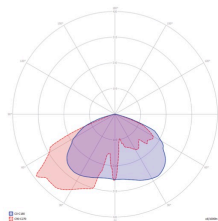

# Luxway L

Luxway L 30W

Luxway L 40W

Luxway L 60W

LED	24 LED	24 LED	24 LED
LUMENS (3000K)	3760	493	7170
LUMENS/W (3000K)	125,3	123,3	119,5

T2A

T3A

T4A