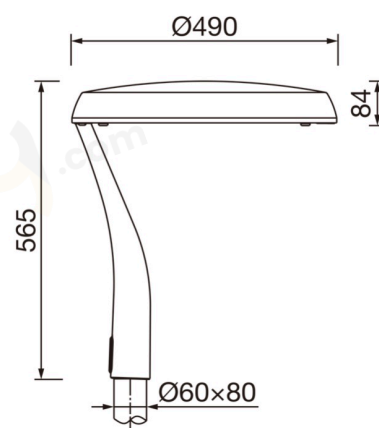

# Luxway L

Luxway L 30W

Luxway L 40W

Luxway L 60W

LED	24 LED	24 LED	24 LED
LUMENS (3000K)	3760	493	7170
LUMENS/W (3000K)	125,3	123,3	119,5

T2A

T3A

T4A